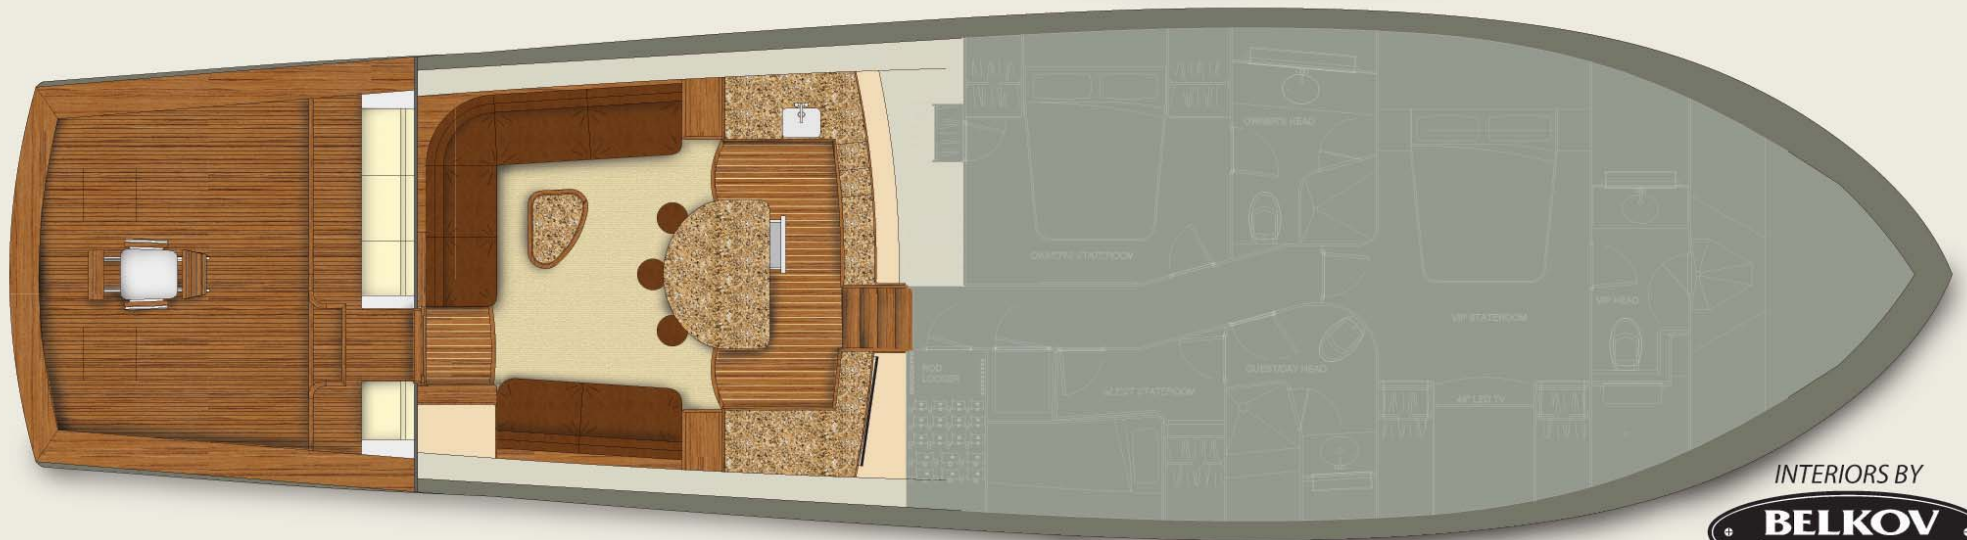

74' SPORTFISHERMAN ARRANGEMENT

INTERIORS BY
BELKOV
YACHT COMPANY