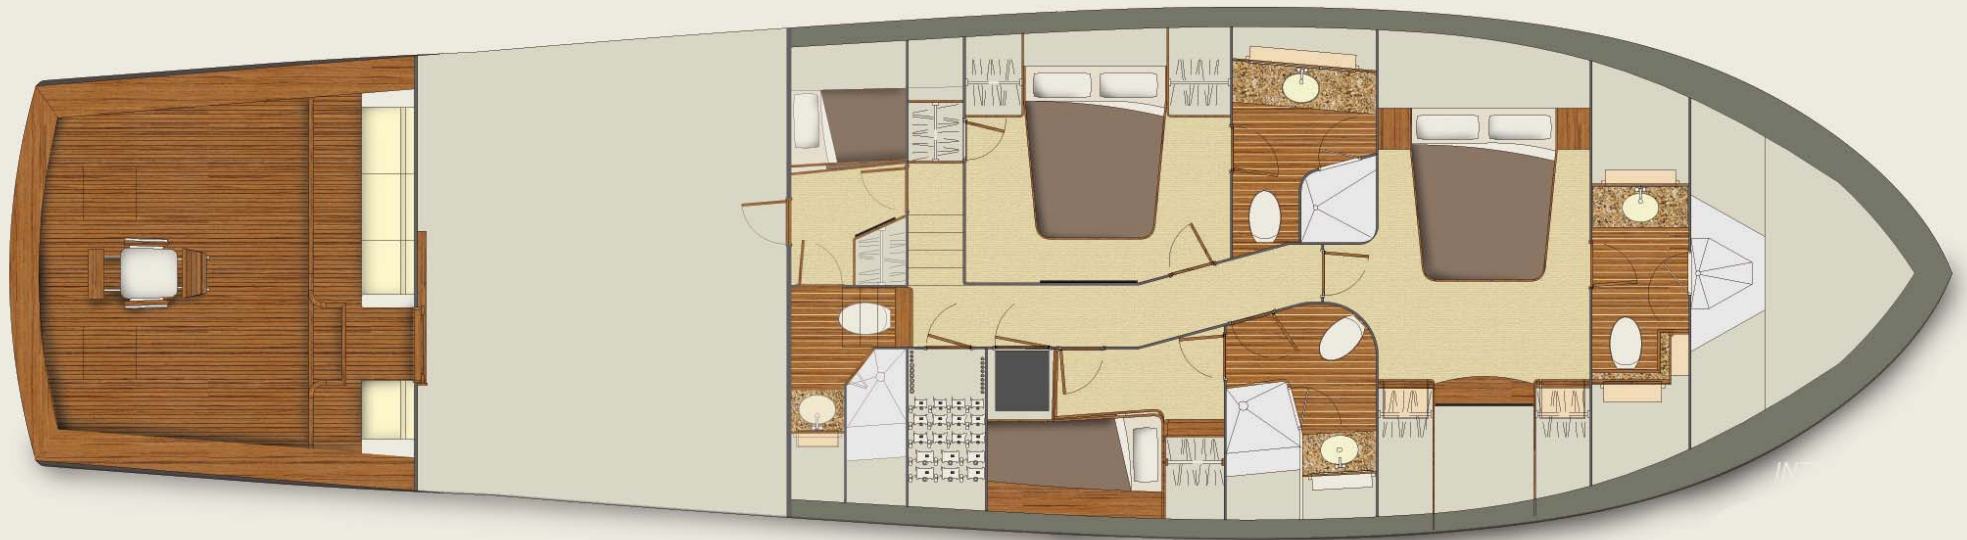

74' SPORTFISHERMAN ARRANGEMENT

INTERIORS BY
BELKOV
YACHT COMPANY